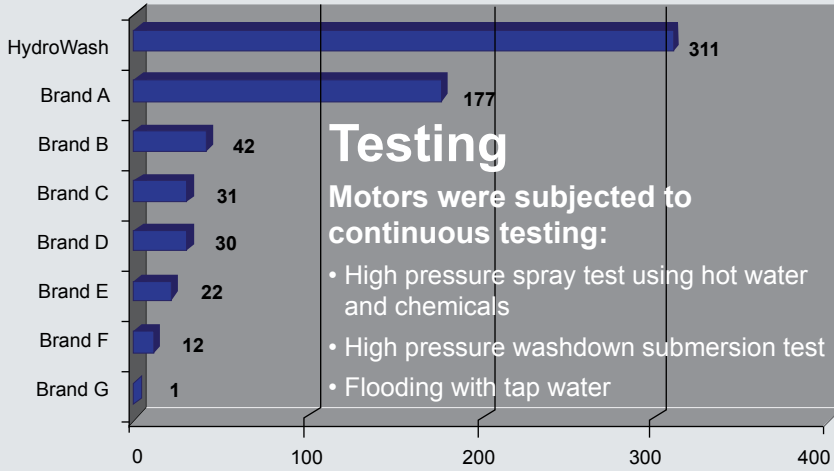

Number of Test Cycles* before Failure

Testing

Motors were subjected to continuous testing:

- High pressure spray test using hot water and chemicals
- High pressure washdown submersion test
- Flooding with tap water