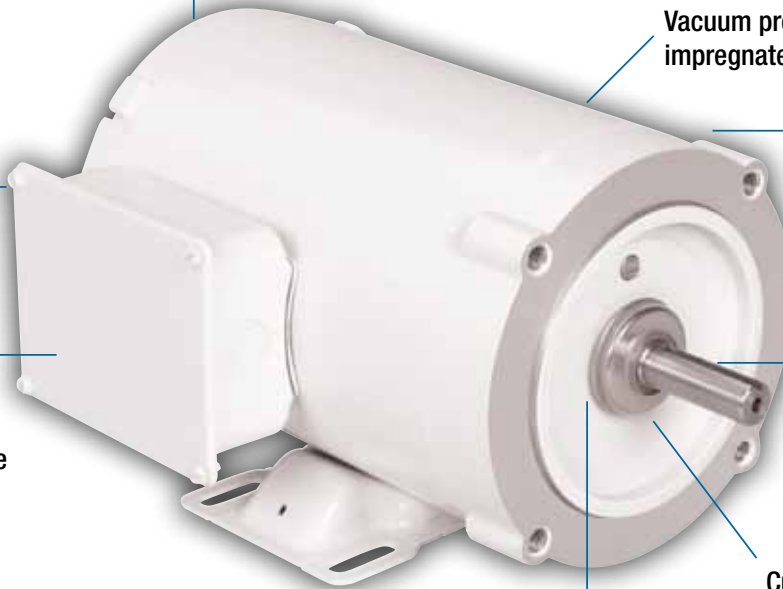

Vacuum pressure impregnated windings

Corrosion resistant White Epoxy paint application—Withstands ASTM extreme spray tests for a long lasting finish

Stainless steel high pressure external shaft slinger

Custom internal lip seals

Double sealed ball bearings

Waterproof proprietary lead splice kit

Potted and Welded Conduit Box—Provides custom designed, secure box with moisture management system

Torture Chamber Test Results

Our engineers compared the performance for 7 non-encapsulated motors to HydroWash